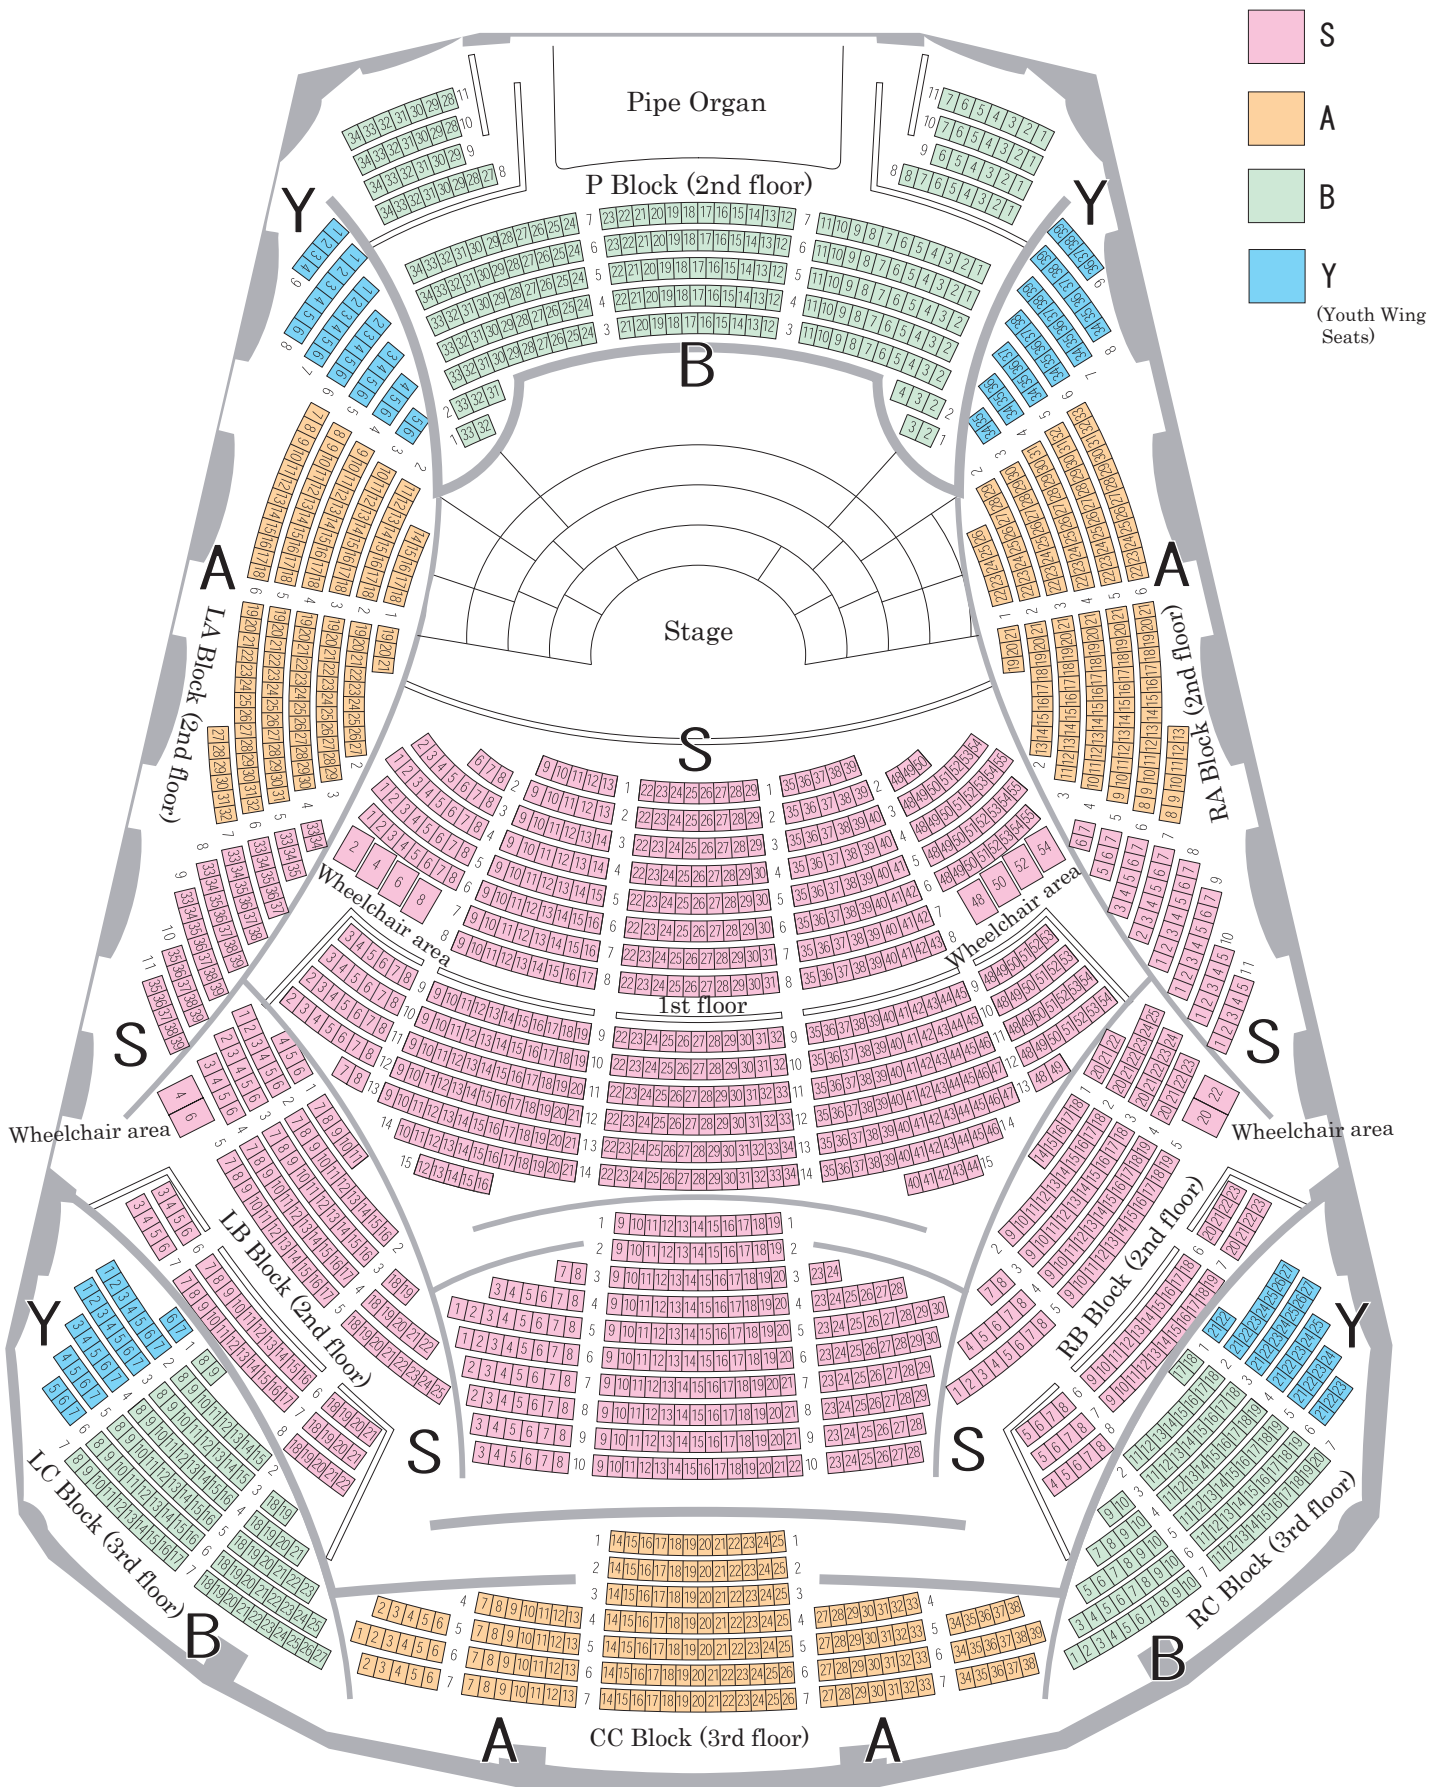

Sapporo Concert Hall (Main Hall)

* At the PMF 2023 Opening Night (Wed., July 12), rows 9-15 on the first floor will be reserved for guests, and the 3rd floor and P Block will be closed.

* Only the first floor and CB/LB/RB blocks will be used at the PMF BERLIN Concert (Fri., July 14) and PMF Vienna Concert (Sun., July 16).

* At the PMF GALA Concert (Sun., July 30), Youth Wing (Y) seats will be used as B seats.

※この座席図は、各席がどの料金区分に属するかを示したものです。販売するお座席は各プレイガイドで異なり、また、色の着いた席のすべてが販売対象ではありませんので、あらかじめご了承ください。